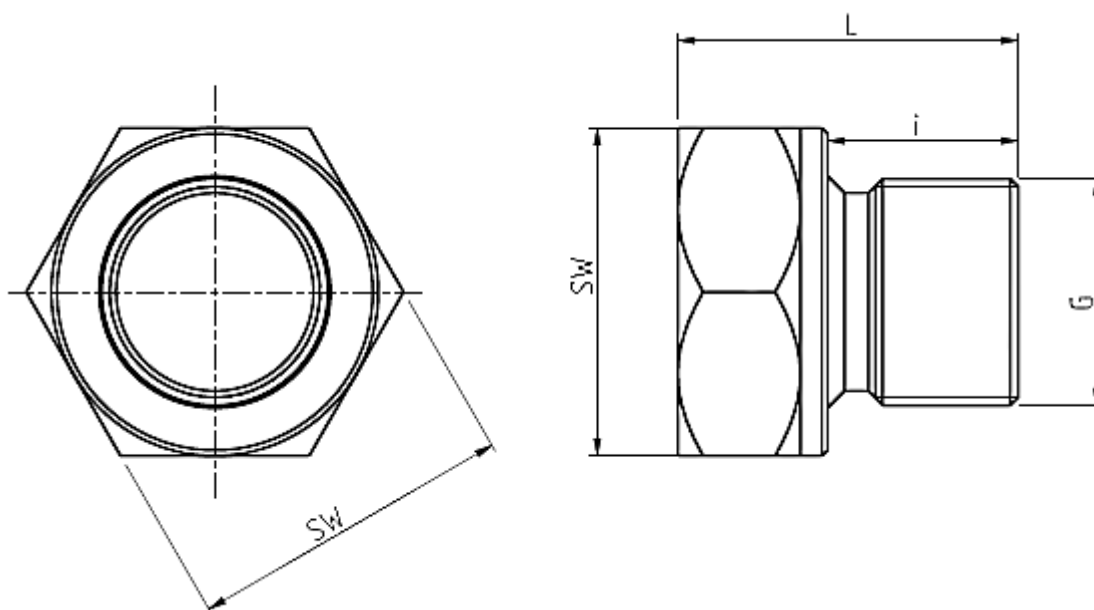

# Plug VSTI

Products B14205, B14209, B14210, B14215, B14220, B14225, B14230, B14235

28 Jun 2010

Stock code	Body material	G	SW	L	i
B14205	Stainless steel	R1/8"	17	15	9
B14209	Brass	R1/4"	19	20	12
B14210	Stainless steel	R1/4"	19	20	12
B14215	Stainless steel	R3/8"	24	25	14
B14220	Stainless steel	R1/2"	27	27	14
B14225	Stainless steel	R3/4"	32	29	16
B14230	Stainless steel	R1"	46	38	20
B14235	Stainless steel	R1-1/4"	50	32	20